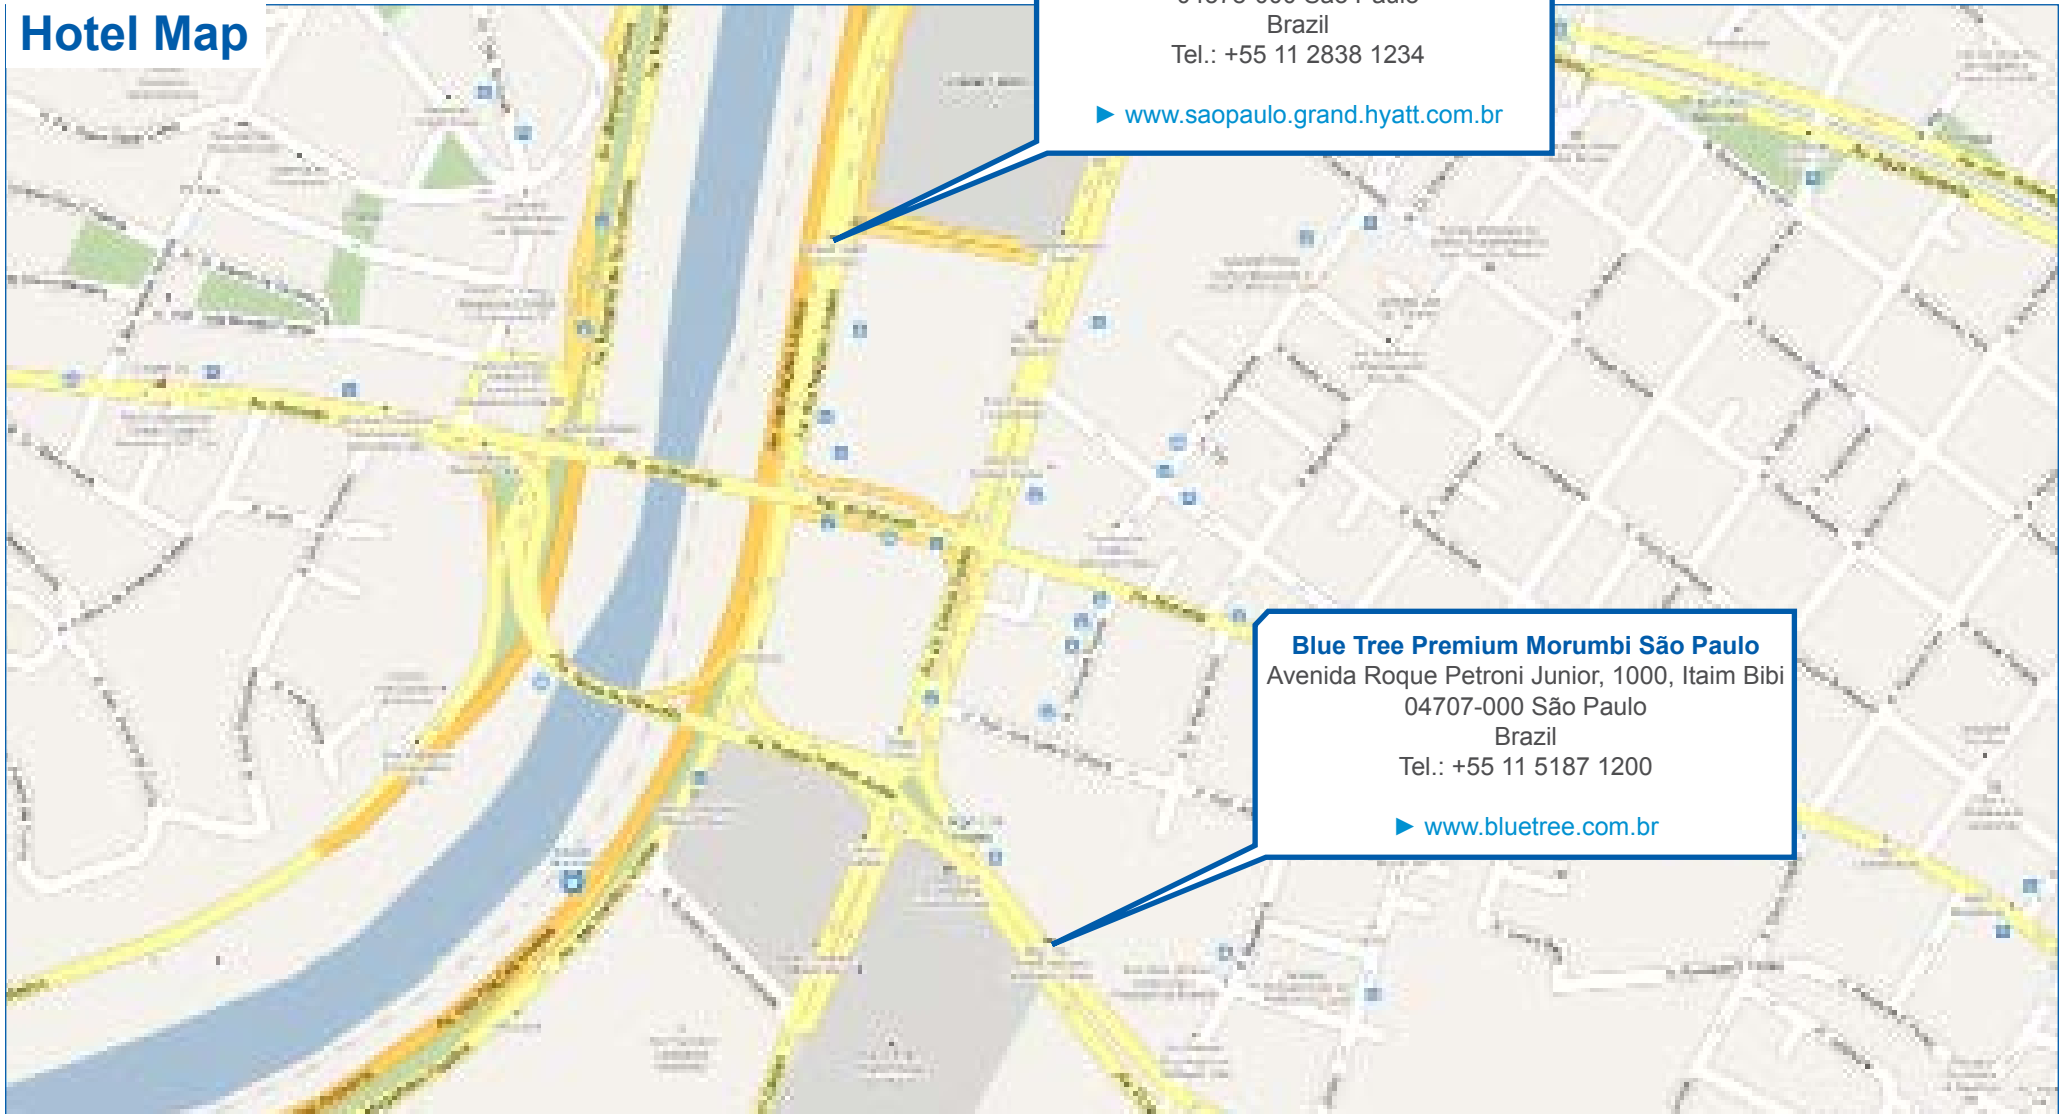

The ICEF Latin America Workshop

For international educators and student recruitment agents from all over Latin America

Grand Hyatt, São Paulo • September 24 - 26, 2015

ICEF

Connect. Recruit. Grow.

Hotel Map